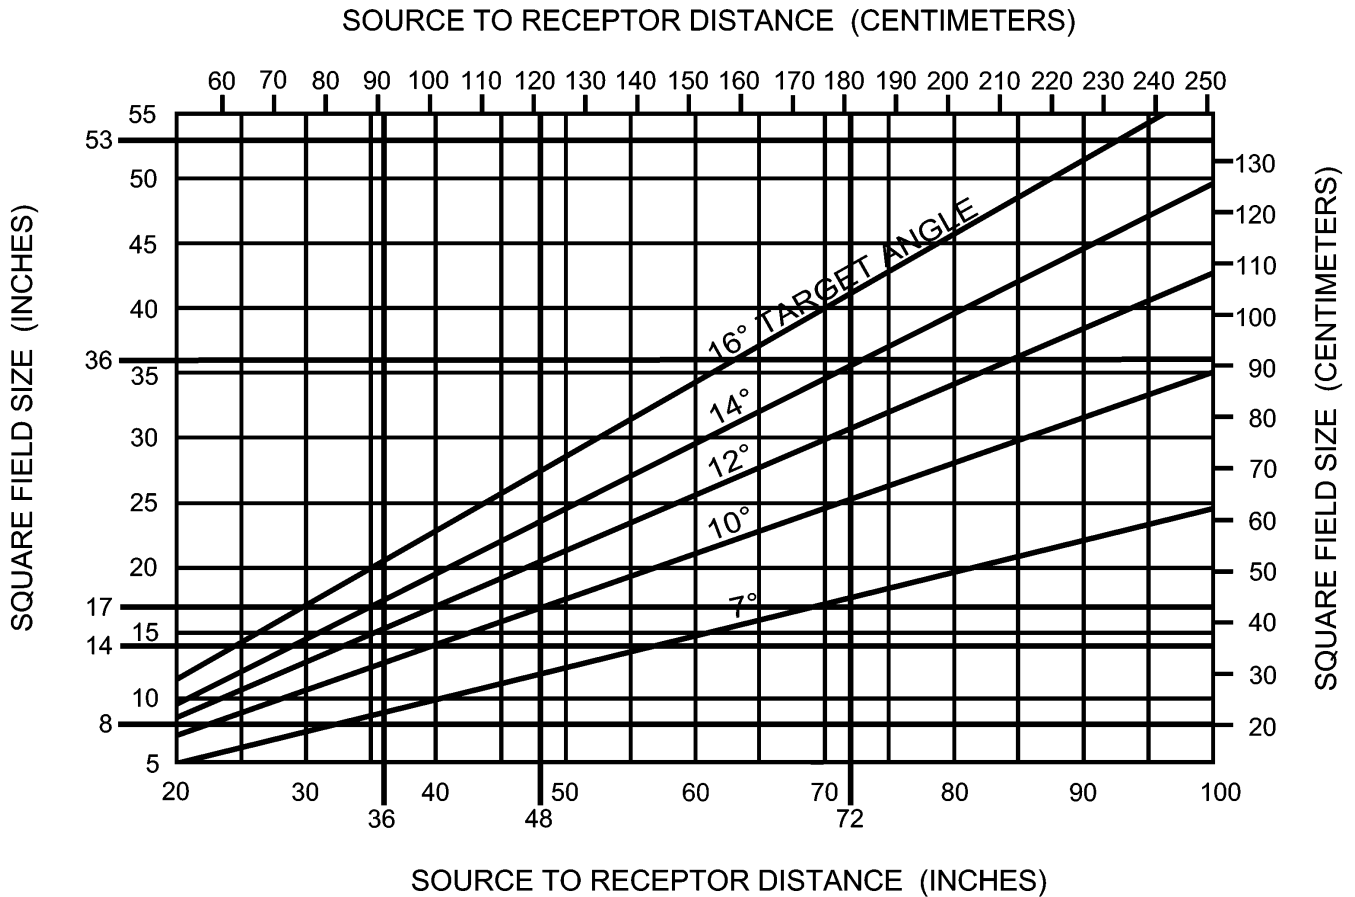

Technical Information X-Ray Tube Coverage Charts

FOCAL-SPOT-TO-FILM DISTANCE		DIMENSION "C" FOR VARIOUS TARGET ANGLES (in)			
		7°	10°	12°	16°
(in)	(cm)				
100	254	24.6	35.3	42.5	57.4
80	203.2	19.7	28.2	34.0	45.9
72	182.9	17.7	25.4	30.6	41.3
60	152.4	14.7	21.2	25.5	34.4
48	121.9	11.8	16.9	20.4	27.5
44	111.7	10.8	15.5	18.7	25.2
42	106.7	10.3	14.8	17.9	24.1
40	101.6	9.8	14.1	17.0	22.9
38	96.5	9.3	13.4	16.2	21.8
34	86.4	8.4	12.0	14.5	19.5
30	76.2	7.4	10.6	12.8	17.2
28	70.0	6.8	9.7	11.7	15.8
26	65.0	6.3	9.0	10.9	14.7
24	60.0	5.8	8.3	10.0	13.6